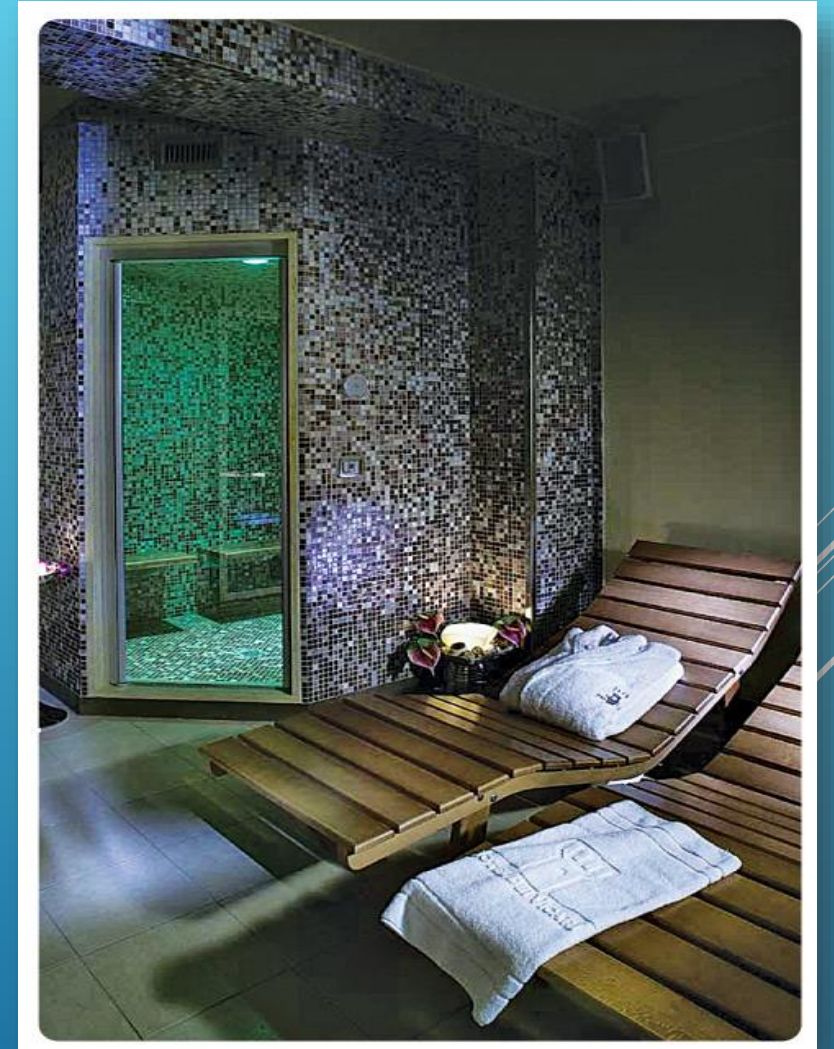

## ► Russian Sauna

110-120 ° C 25% Humidity according to the classical sauna, Russian sauna is a harder setting natural stone and logs in the form of tree varieties are more natural-looking sauna using.

## STEAM ROOM

- ▶ The combination of high humidity and heat of the steam room compatibility shaped SPA with tradition. INCEDOĞAN & DST this bath offers a wide choice in the tradition and design. Traditional steam bath, aroma steam bath and salt steam bath without them. High technical standard and the right choice of materials offers the highest quality with DST.

## Traditional Steam Room

- ▶ 100% humidity and a 42-45 ° C cabin temperature are the basis of traditional steam bath. The cabin heated ergonomic seating in groups; marble, glass mosaic or ceramic wall cladding options with stylish design and creates feeling of happiness-giving sites.