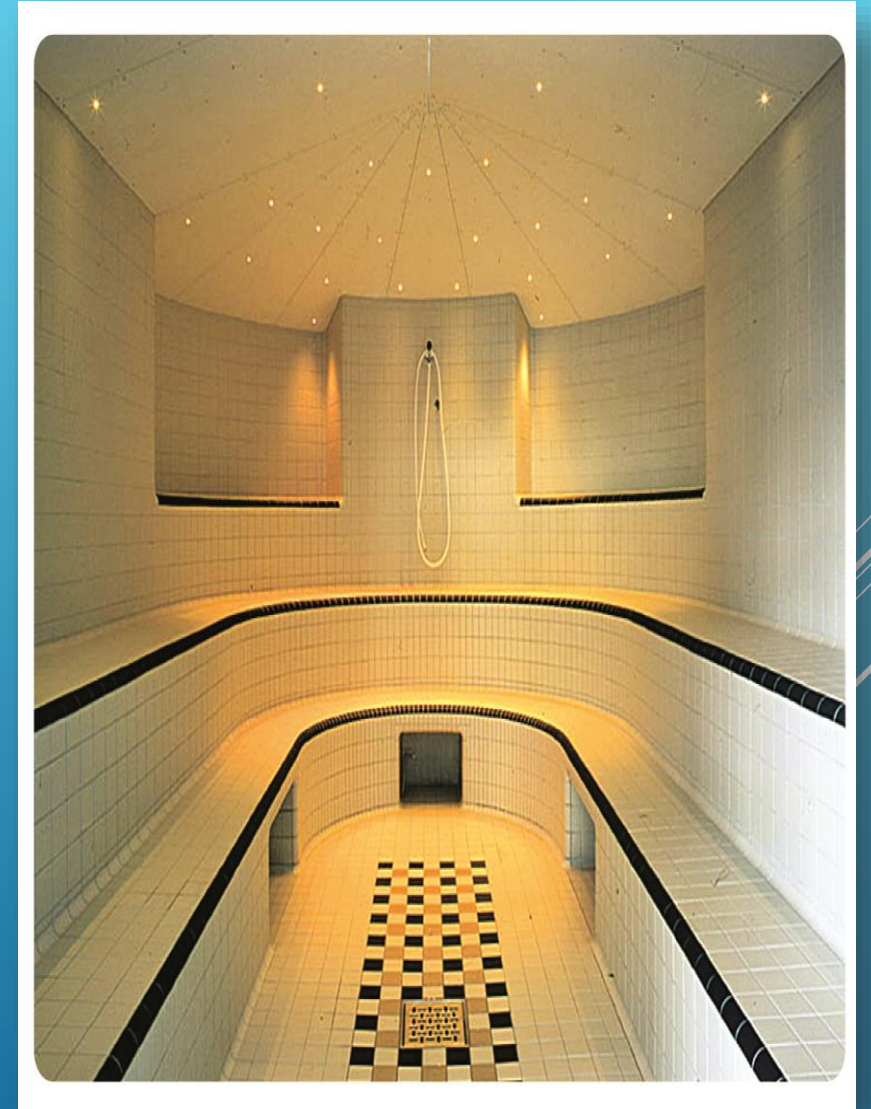

## STEAM ROOM

- ▶ The combination of high humidity and heat of the steam room compatibility shaped SPA with tradition. INCEDOĞAN & DST this bath offers a wide choice in the tradition and design. Traditional steam bath, aroma steam bath and salt steam bath without them. High technical standard and the right choice of materials offers the highest quality with DST.

## Traditional Steam Room

- ▶ 100% humidity and a 42-45 ° C cabin temperature are the basis of traditional steam bath. The cabin heated ergonomic seating in groups; marble, glass mosaic or ceramic wall cladding options with stylish design and creates feeling of happiness-giving sites.

## Steam Salt Room:

Private therapeutic salt property is known to have several centuries medical circles. Salt cleanses the skin, stimulates blood circulation and calms the shortness of breath. This phenomenon is 42 – 45 ° C temperatures between and enhanced with ceramic Interior and skillfully made. Mosaic and lighting also helps to create a pleasant atmosphere. Take charge of your well-being